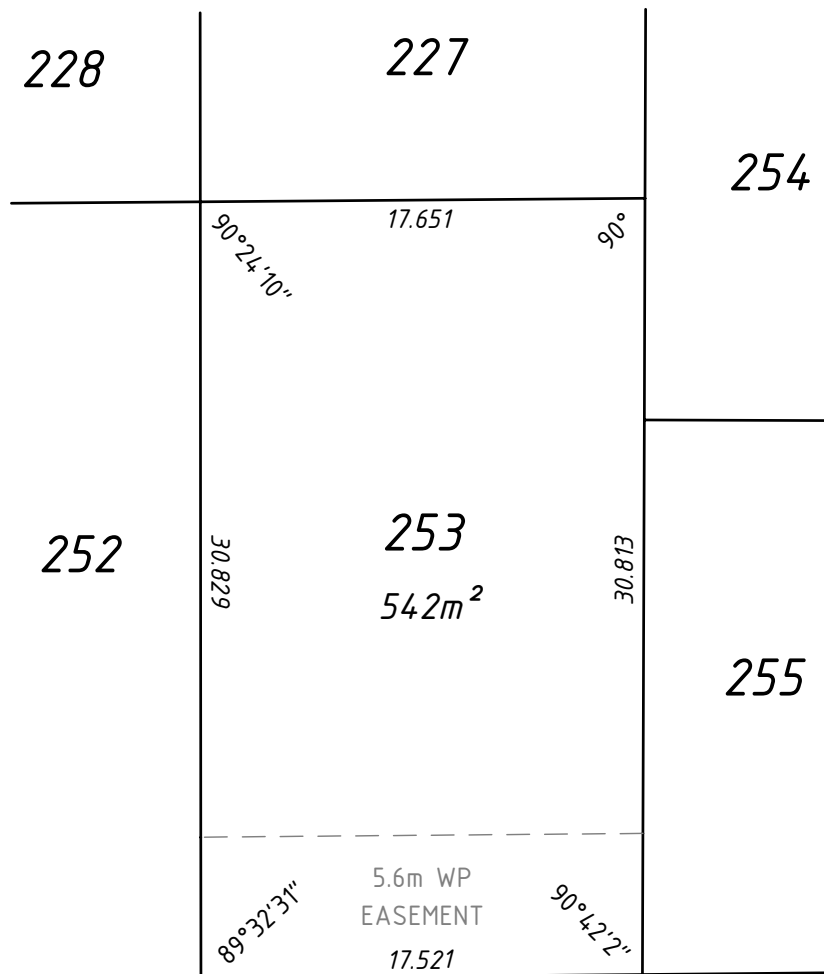

EDEN GREEN ESTATE STAGE 4A

LOT 253

SCALE

GAEBLER ROAD