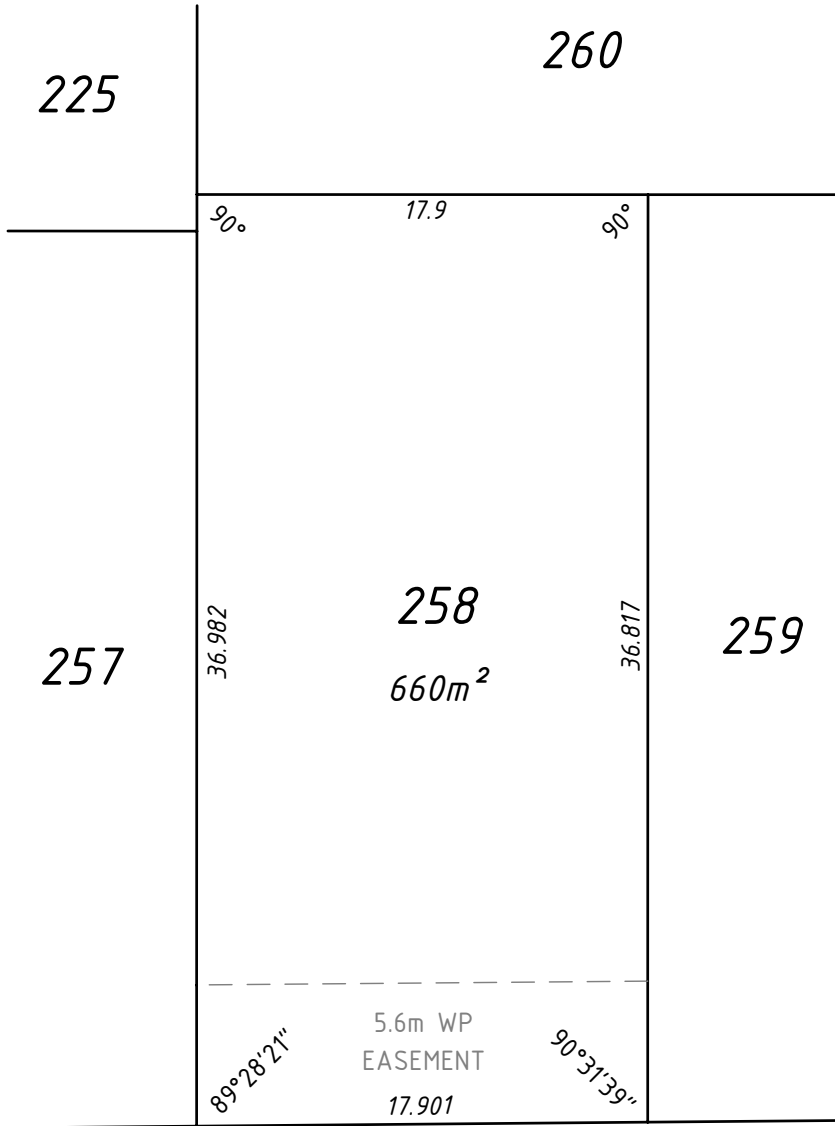

EDEN GREEN ESTATE STAGE 4A

LOT 258

SCALE

GAEBLER ROAD